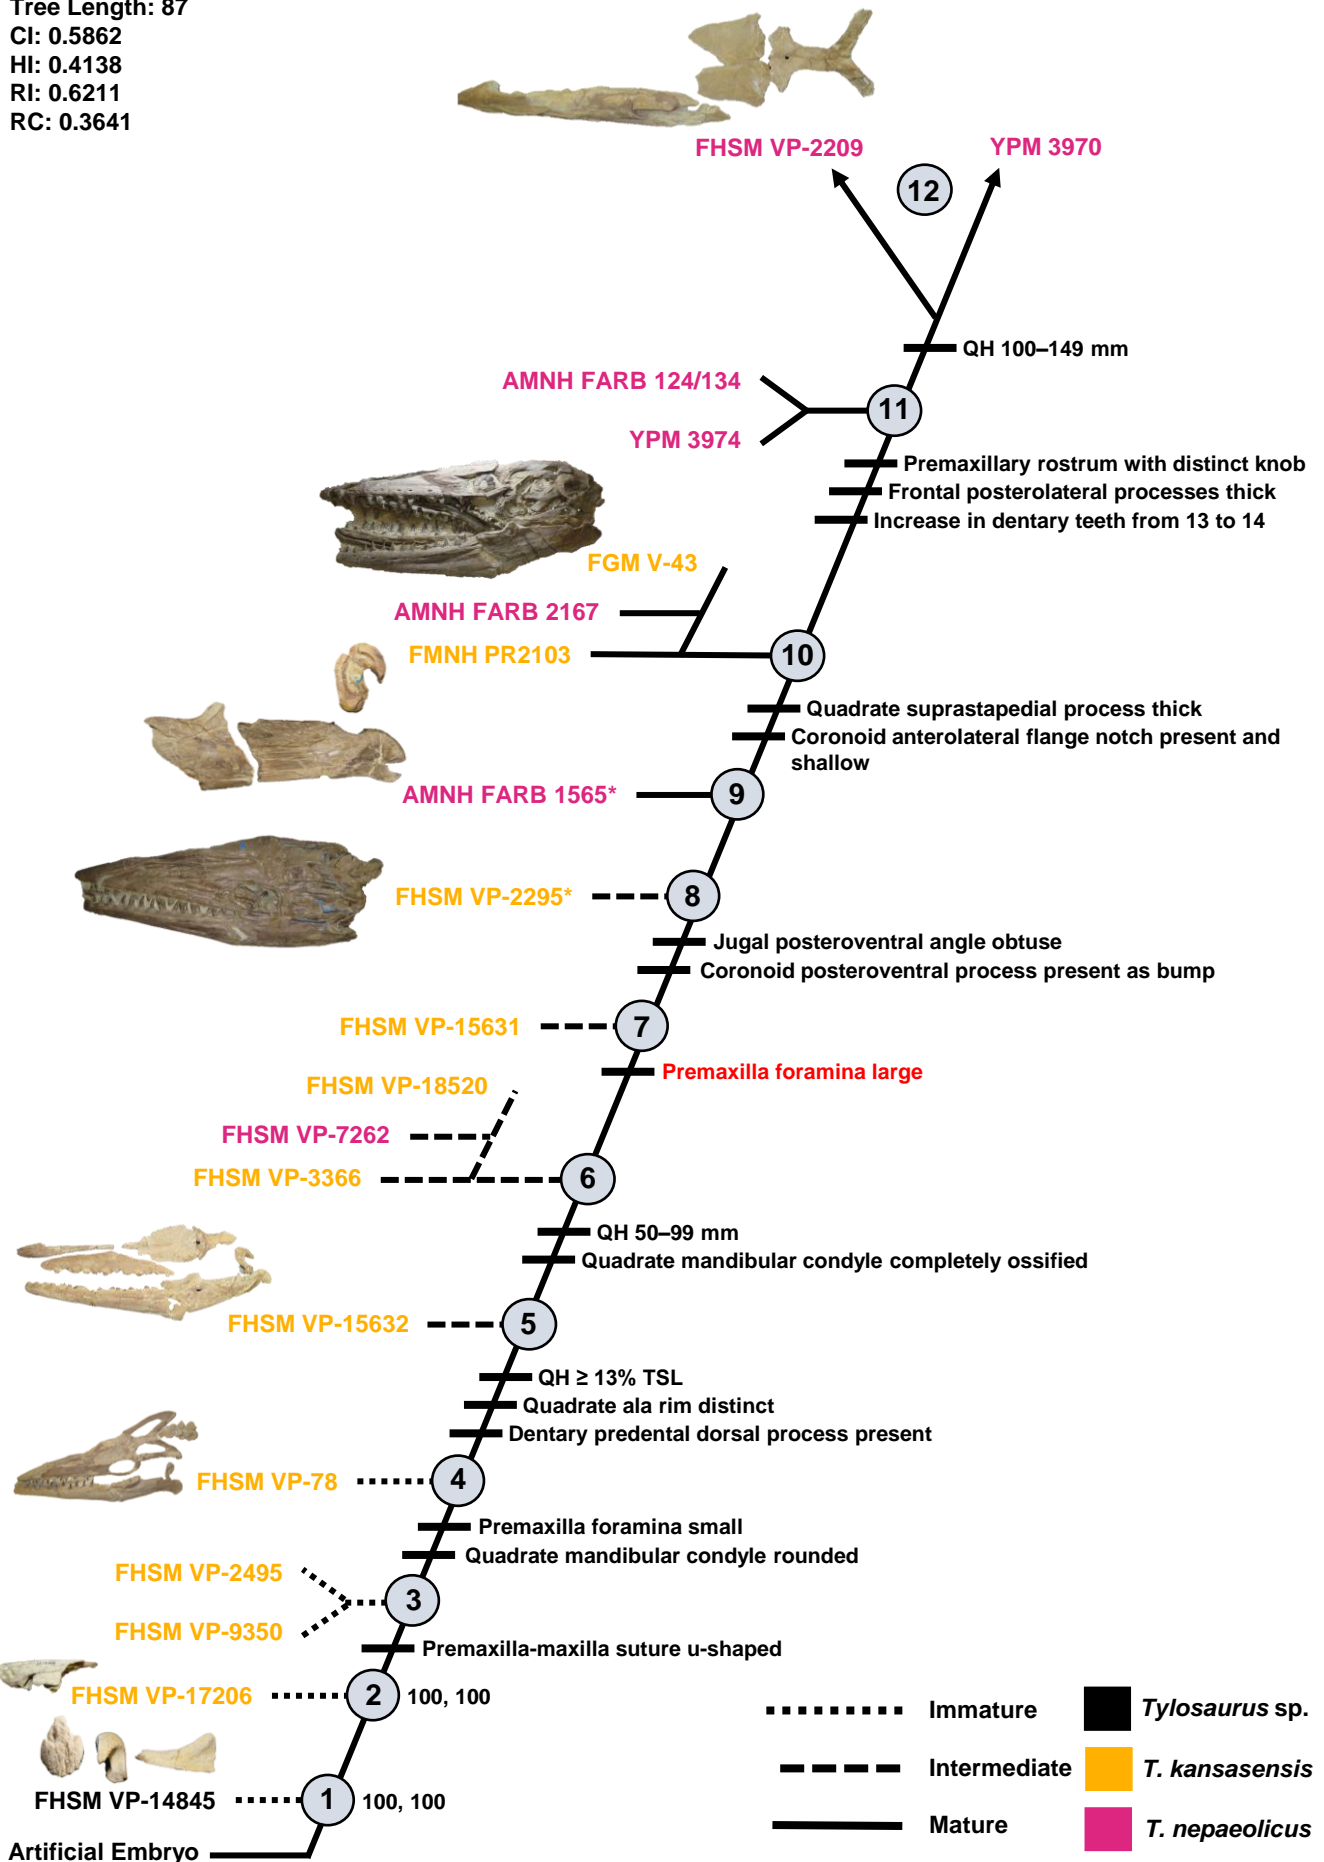

Tree Length: 87
 CI: 0.5862
 HI: 0.4138
 RI: 0.6211
 RC: 0.3641

Character reversal is shown in red.